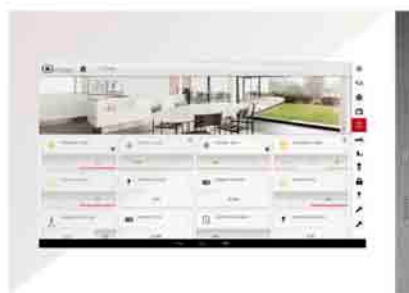

The extremely flat building-touch panel (available in the colors black and white) offers plenty of space for scaling of controls and information. The projective-capacitive full glass multi-touch display allows gesture operation, zooming and simultaneous control of different functions.

DIVUS TOUCHZONE REVIVES THE COMBINATION

DIVUS TOUCHZONE is equipped with the Android operating system. Also, DIVUS provides interesting and reliable apps that are already integrated in DIVUS TOUCHZONE.

In addition to building automation DIVUS TOUCHZONE can be provided with a variety of useful and interesting apps, which multiplies the possibilities of the panel - for example the control of a stereo system or distribution of music in different rooms (multi-room system). Hence multiroom system controls can be combined with the general building control system.

Display 7"

Display 10"

Display 15"

Display 19"

The building touch panel for the wall: diverse, customizable, safe, sustainable, flexible. **It's simple: The Synergy Touch**

The driving force is the demand to make the operation available on mobile devices. DIVUS TOUCHZONE combines features of a smartphone with security-related demands for a building visualisation.